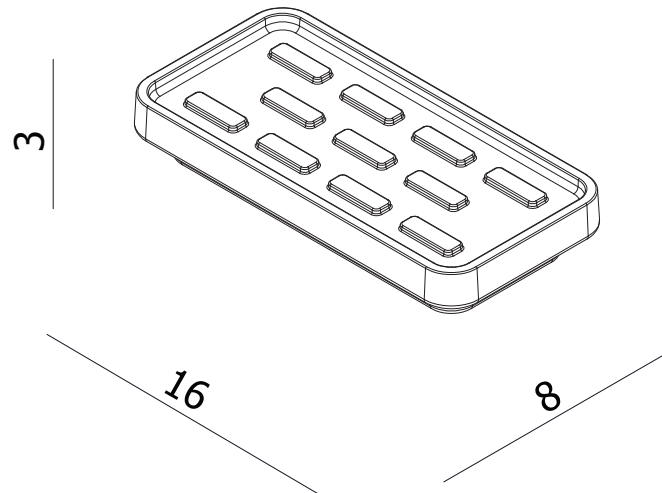

measurements in centimetres (cm)
information updated August 2014

tel | 01322 422767
web | www.crosswater.co.uk
email | technical@crosswater-holdings.co.uk

Soap Holder

Wall Mounted

WP_DISH

Available in Chrome (C)