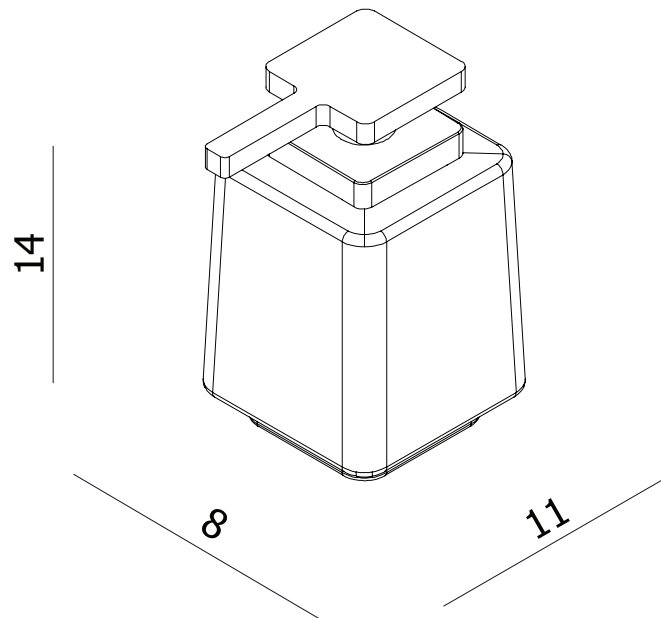

measurements in centimetres (cm)
information updated August 2014

tel | 01322 422767
web | www.crosswater.co.uk
email | technical@crosswater-holdings.co.uk

Soap Dispenser

Wall Mounted

WP_DISP

Available in Chrome (C)