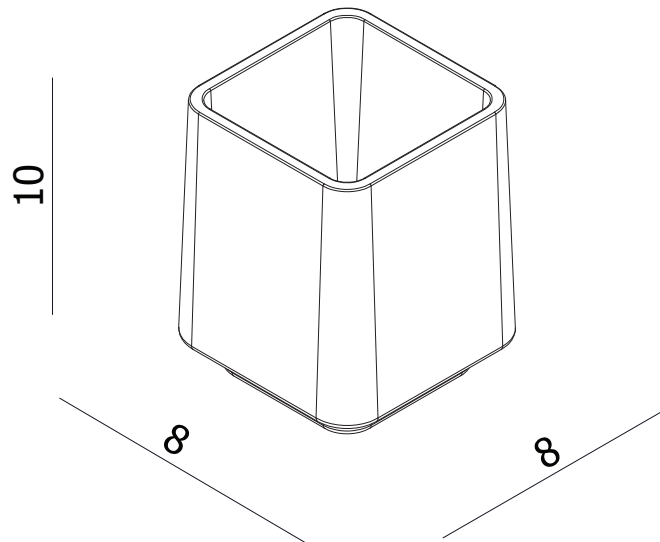

measurements in centimetres (cm)
information updated August 2014

tel | 01322 422767
web | www.crosswater.co.uk
email | technical@crosswater-holdings.co.uk

Tumbler

Wall Mounted

WP_TUMB

Available in Chrome (C)