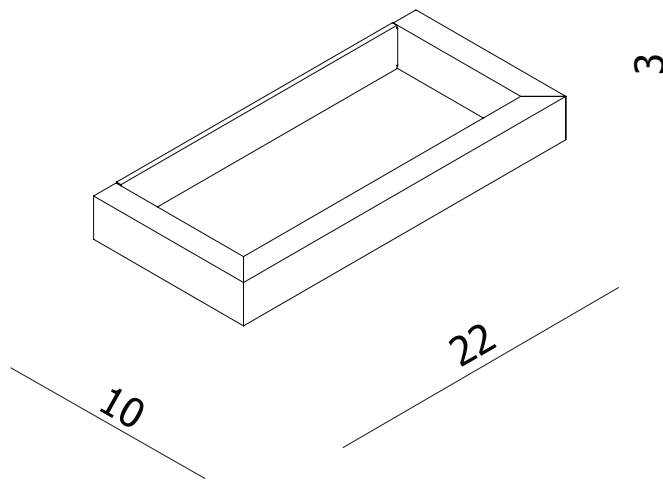

measurements in centimetres (cm)
information updated August 2014

tel | 01322 422767
web | www.crosswater.co.uk
email | technical@crosswater-holdings.co.uk

Towel Ring

Wall Mounted

ZT013C

Available in Chrome (C)