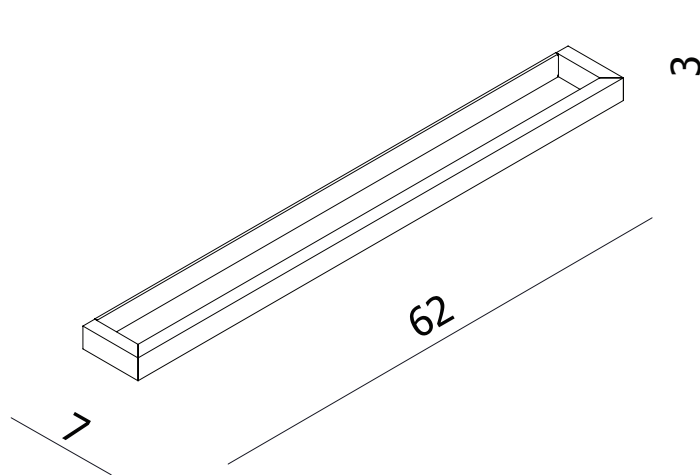

measurements in centimetres (cm)
information updated August 2014

tel | 01322 422767
web | www.crosswater.co.uk
email | technical@crosswater-holdings.co.uk

Towel Rail Single

Wall Mounted

ZT023C

Available in Chrome (C)