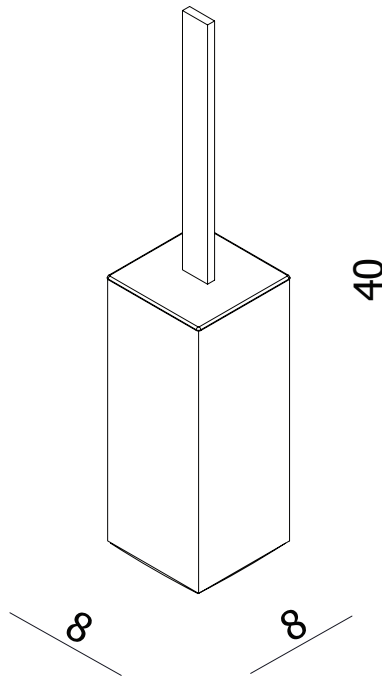

measurements in centimetres (cm)
information updated August 2014

tel | 01322 422767
web | www.crosswater.co.uk
email | technical@crosswater-holdings.co.uk

Toilet Brush Holder

Wall Mounted

ZT025C

Available in Chrome (C)