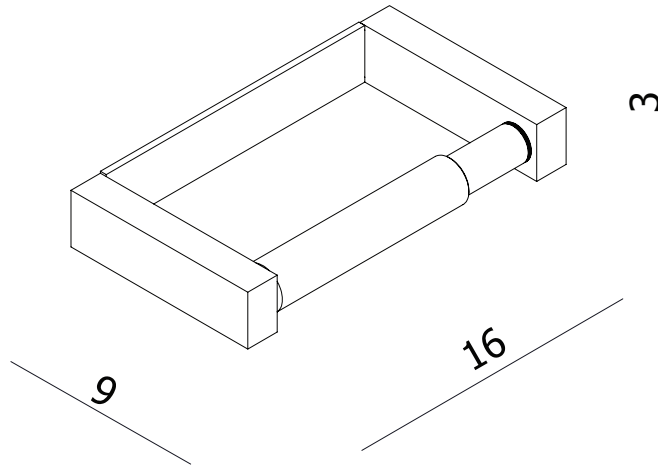

measurements in centimetres (cm)
information updated August 2014

tel | 01322 422767
web | www.crosswater.co.uk
email | technical@crosswater-holdings.co.uk

Toilet Roll Holder

Wall Mounted

ZT029C

Available in Chrome (C)